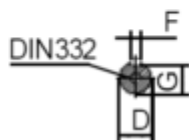

Data Sheet

Article number: 250300750625

Description: Kleedrive T3C 160M-6 7.5KW 900 rpm
3x400/690V 50HZ IP55 B14 Eff=89,1%

Measures

AA = 316	K = Ø15	TBW = 162
AC = Ø313	L = 605	
AD = 404	M = 215	
D = Ø42	N = 180	
E = 110	P = 250	
F = 12	S = 5	
G = 37	TBH = 187	
HD = 244	TBS = 91	