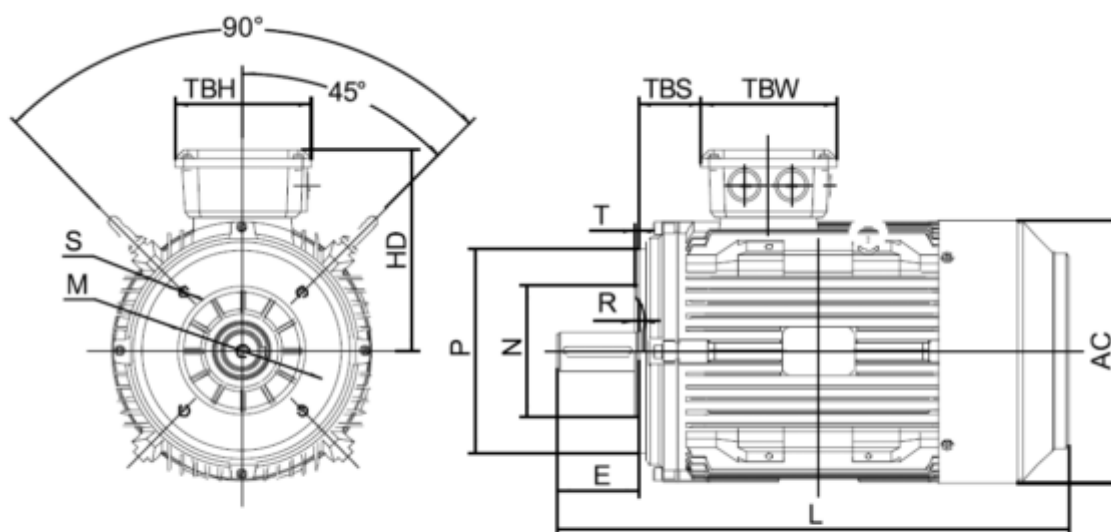

Data Sheet

Article number: 250300750625

Description: Kleedrive T3C 160M-6 7.5KW 900 rpm
3x400/690V 50HZ IP55 B14 Eff=89,1%

Measures

AA = 316	K = Ø15	TBW = 162
AC = Ø313	L = 605	
AD = 404	M = 215	
D = Ø42	N = 180	
E = 110	P = 250	
F = 12	S = 5	
G = 37	TBH = 187	
HD = 244	TBS = 91	